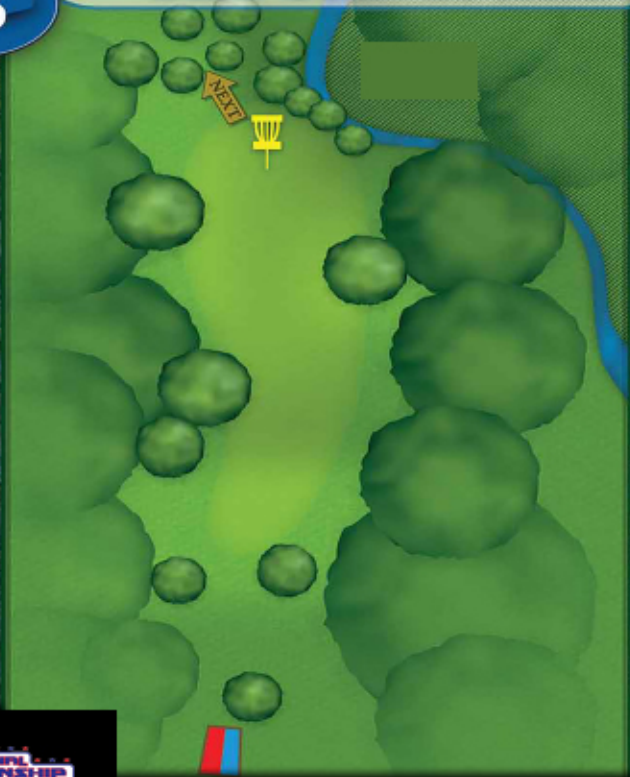

## DISC GOLF COURSE

2

PAR  
3

Long Tee  
355 ft

Short Tee  
244'

Waterloo

East Metro Disc Golf Course

# East Metro Park

## DISC GOLF COURSE

3

PAR  
3

274 ft

East Metro Disc Golf Course