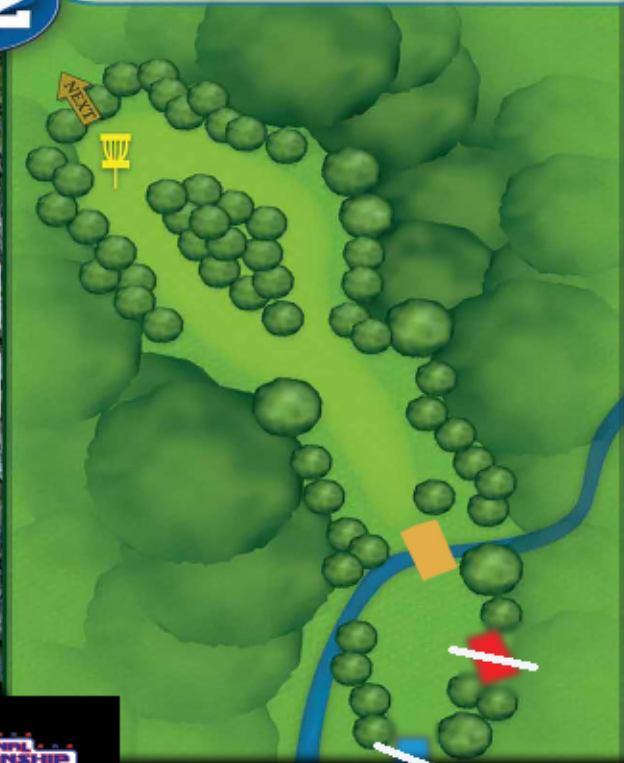

East Metro Disc Golf Course

9

## DISC GOLF COURSE

12

PAR  
4

304

East Metro Disc Golf Course