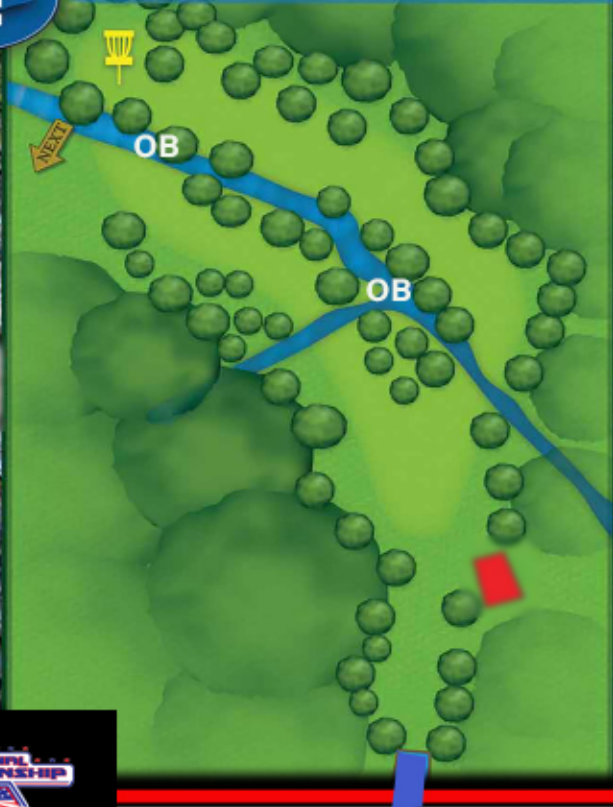

**General**

**Play from the Long Tees unless otherwise specified in the Hole Specific Rules.**

Painted/Flagged White lines indicate OB; Normal OB rules apply.

Painted/Flagged Orange lines indicate Casual relief area; must proceed to the DZ with NO penalty.

## DISC GOLF COURSE

3

PAR  
3

274 ft

East Metro Disc Golf Course

# East Metro Park DISC GOLF COURSE

4

PAR  
4

Long Tee  
564ft

Short Tee  
425'

East Metro Disc Golf Course