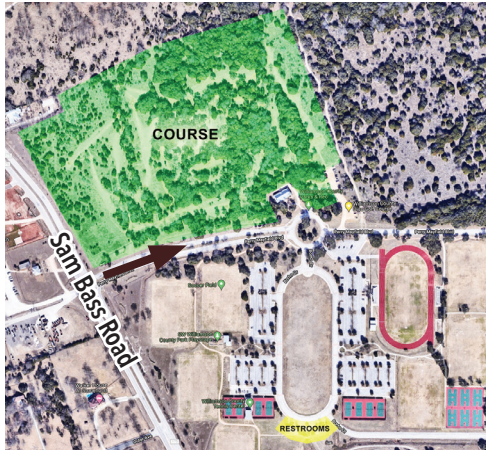

**General**

Out of Bounds (OB): Beyond park property. • No two-meter rule.  
Normal OB / missed mando penalties apply.

**Holes with Specific Rules or Notes**

- 1 **Please wait** until players on #2 have teed off before starting your round. The parking lot far right of the basket is OB.
- 5 **Mando:** Keep left of mando directly off the tee pad. Missed mando re-tee (the tee pad is the DZ).
- 6 **Please wait** until players on #7 have teed off before teeing off.
- 7 **Mando:** Keep left of mando directly off the tee pad. Missed mando re-tee (the tee pad is the DZ).
- 8 **Mando:** Double mando. Missed mando, proceed to the DZ.